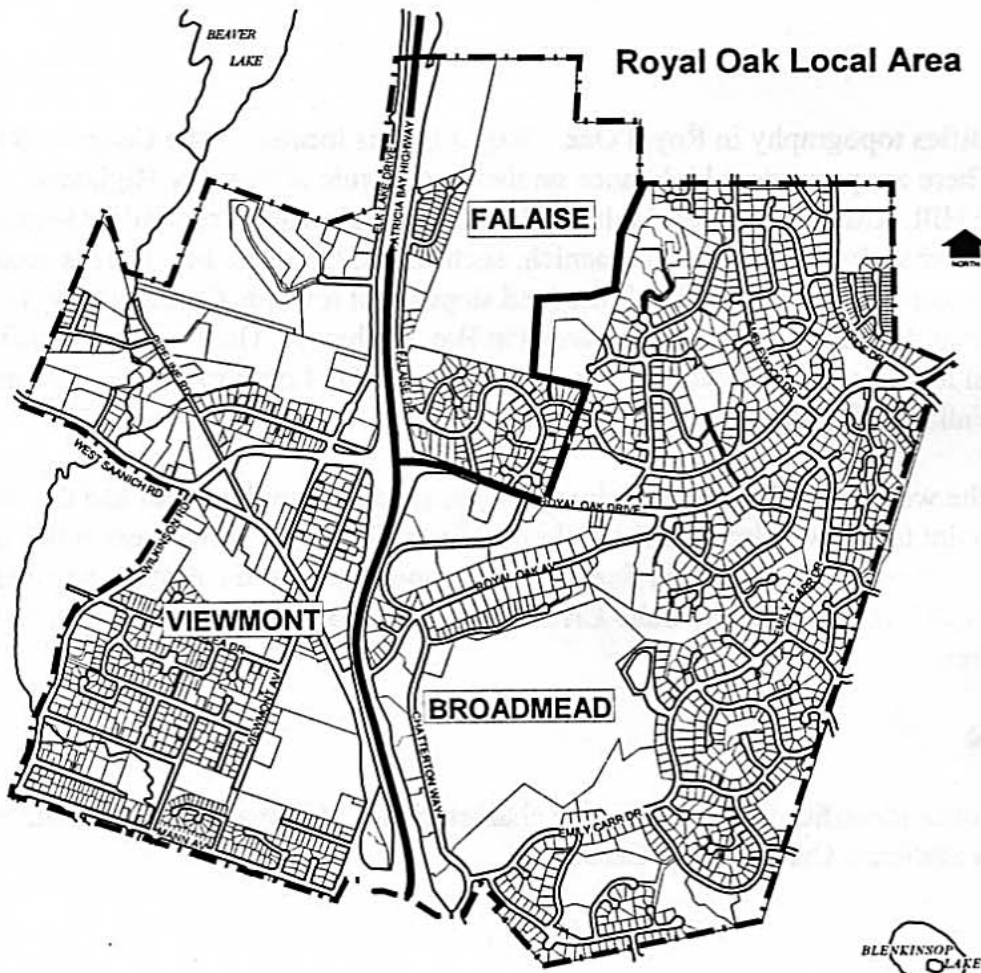

Capital Regional District

Royal Oak Local Area

**LEGEND**

- NEIGHBOURHOOD BOUNDARY ———
- LOCAL AREA PLAN BOUNDARY - - - - -

**MAP 1.1  
REGIONAL CONTEXT**

File: M:\Planning\Working\_folder\Dratt\_LAP\RO.LAP\LAP documents  
ROContext Rev. 14 Feb 2000