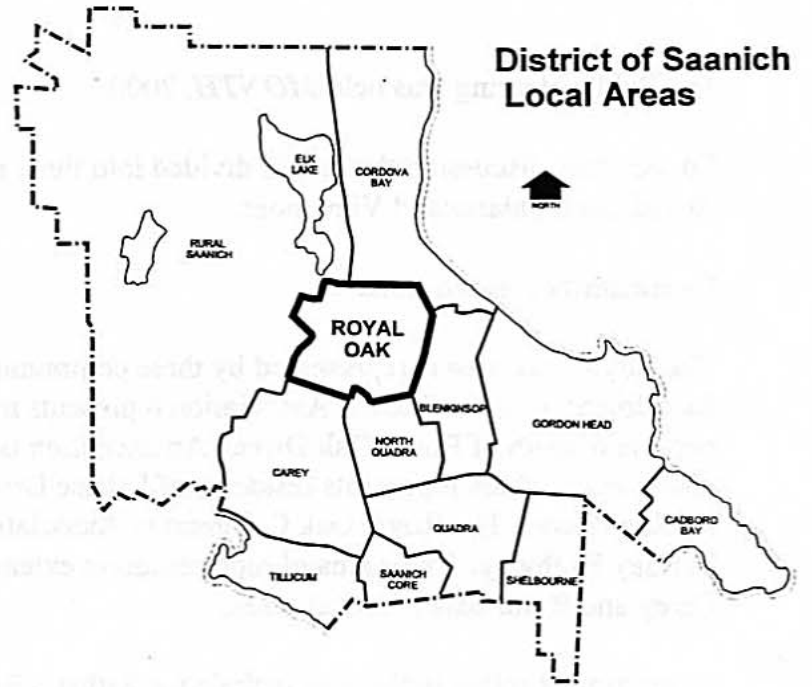

Capital Regional District

Royal Oak Local Area

**LEGEND**

- NEIGHBOURHOOD BOUNDARY ———
- LOCAL AREA PLAN BOUNDARY - - - - -

**MAP 1.1  
REGIONAL CONTEXT**

File: M:\Planning\Working\_folder\Dratt\_LAP\RO.LAP\LAP documents  
ROContext Rev. 14 Feb 2000